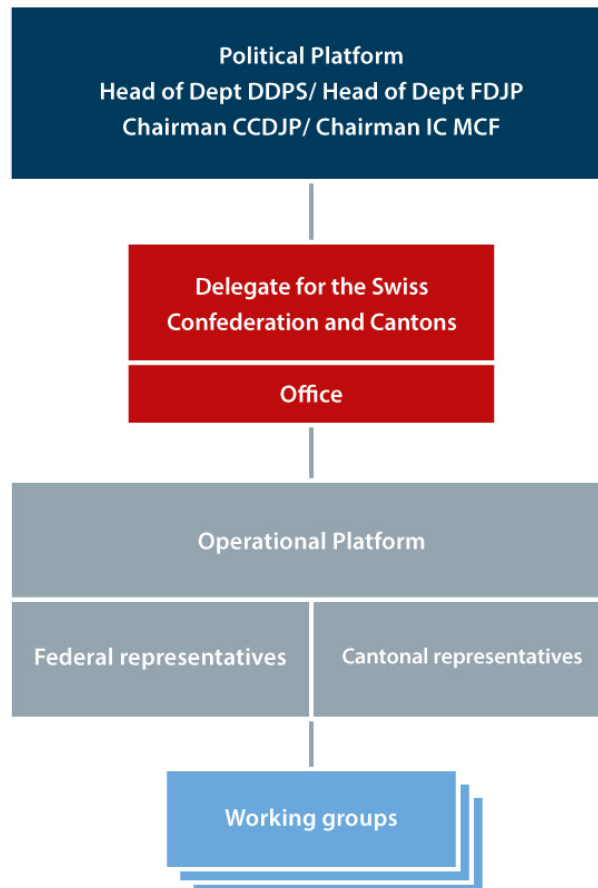

Organisation of the Swiss Security Network (SSN)

The permanent bodies of the Swiss Security Network are the Political Platform and the Operational Platform. Confederation and cantons are represented on equal terms in the bodies of the Swiss Security Network. The working groups of the Swiss Security Network may also incorporate communal and urban partners as well as persons from the private sector.